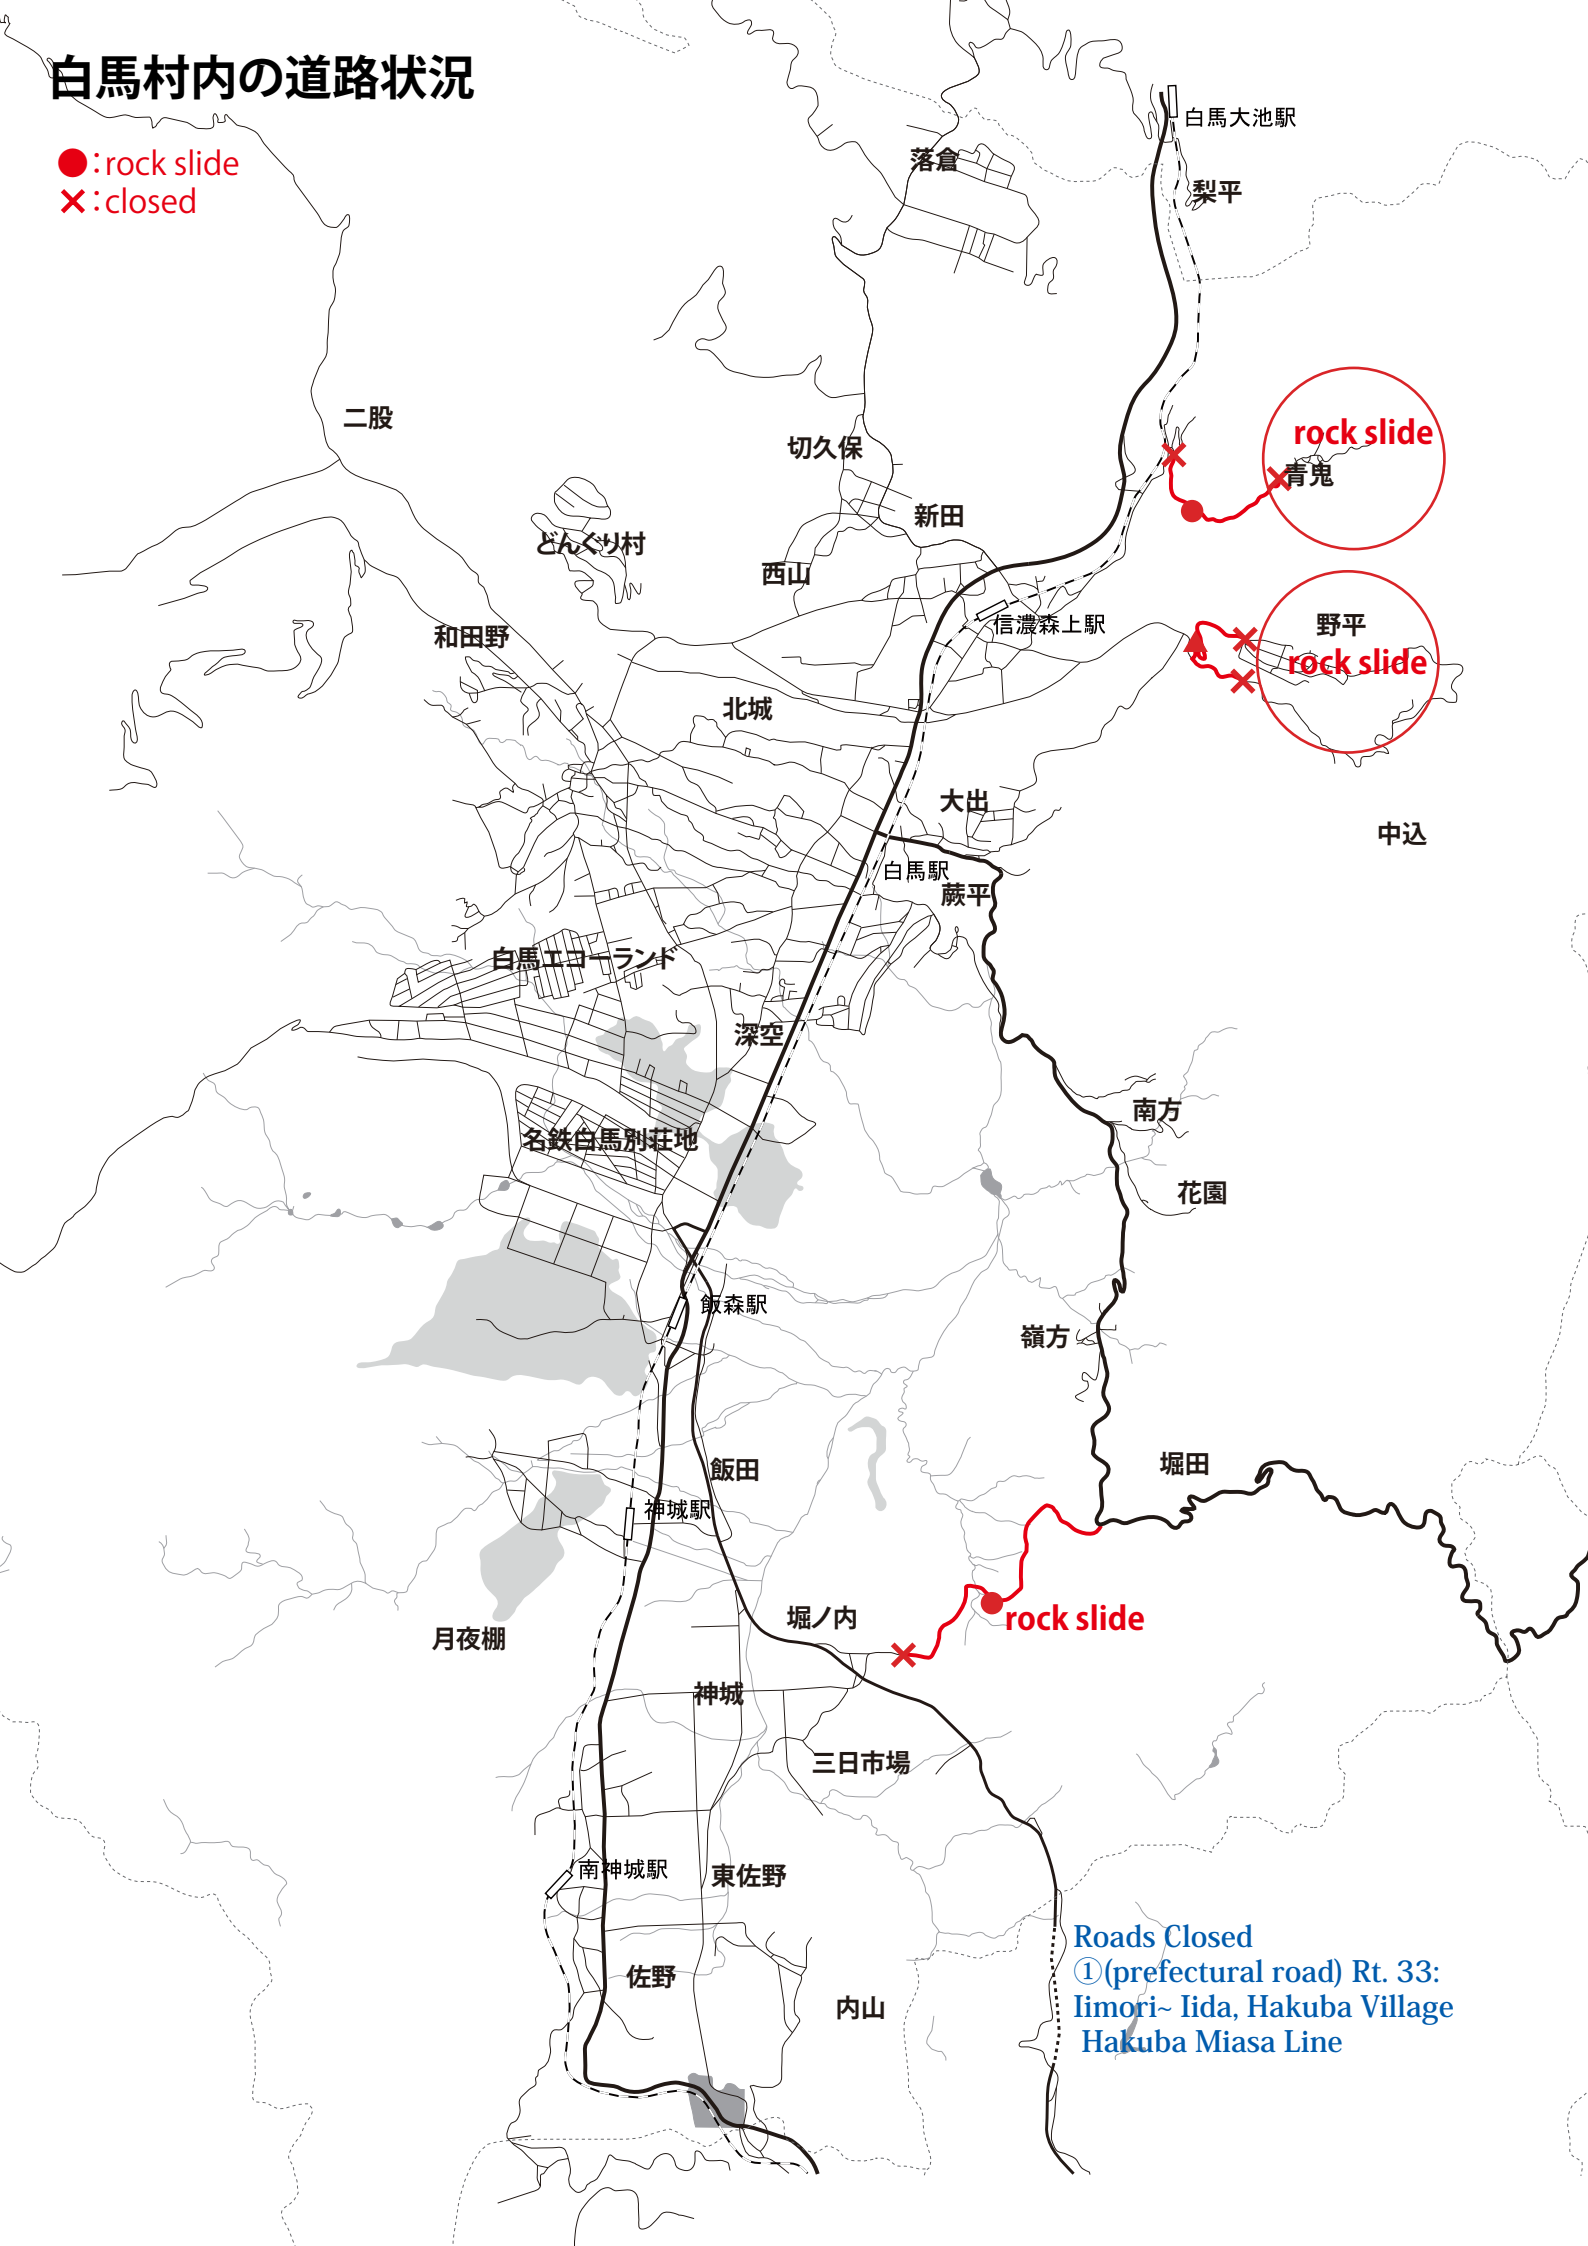

白馬村内の道路状況

●: rock slide
✕: closed

Roads Closed
① (prefectural road) Rt. 33:
Iimori~ Iida, Hakuba Village
Hakuba Miasa Line